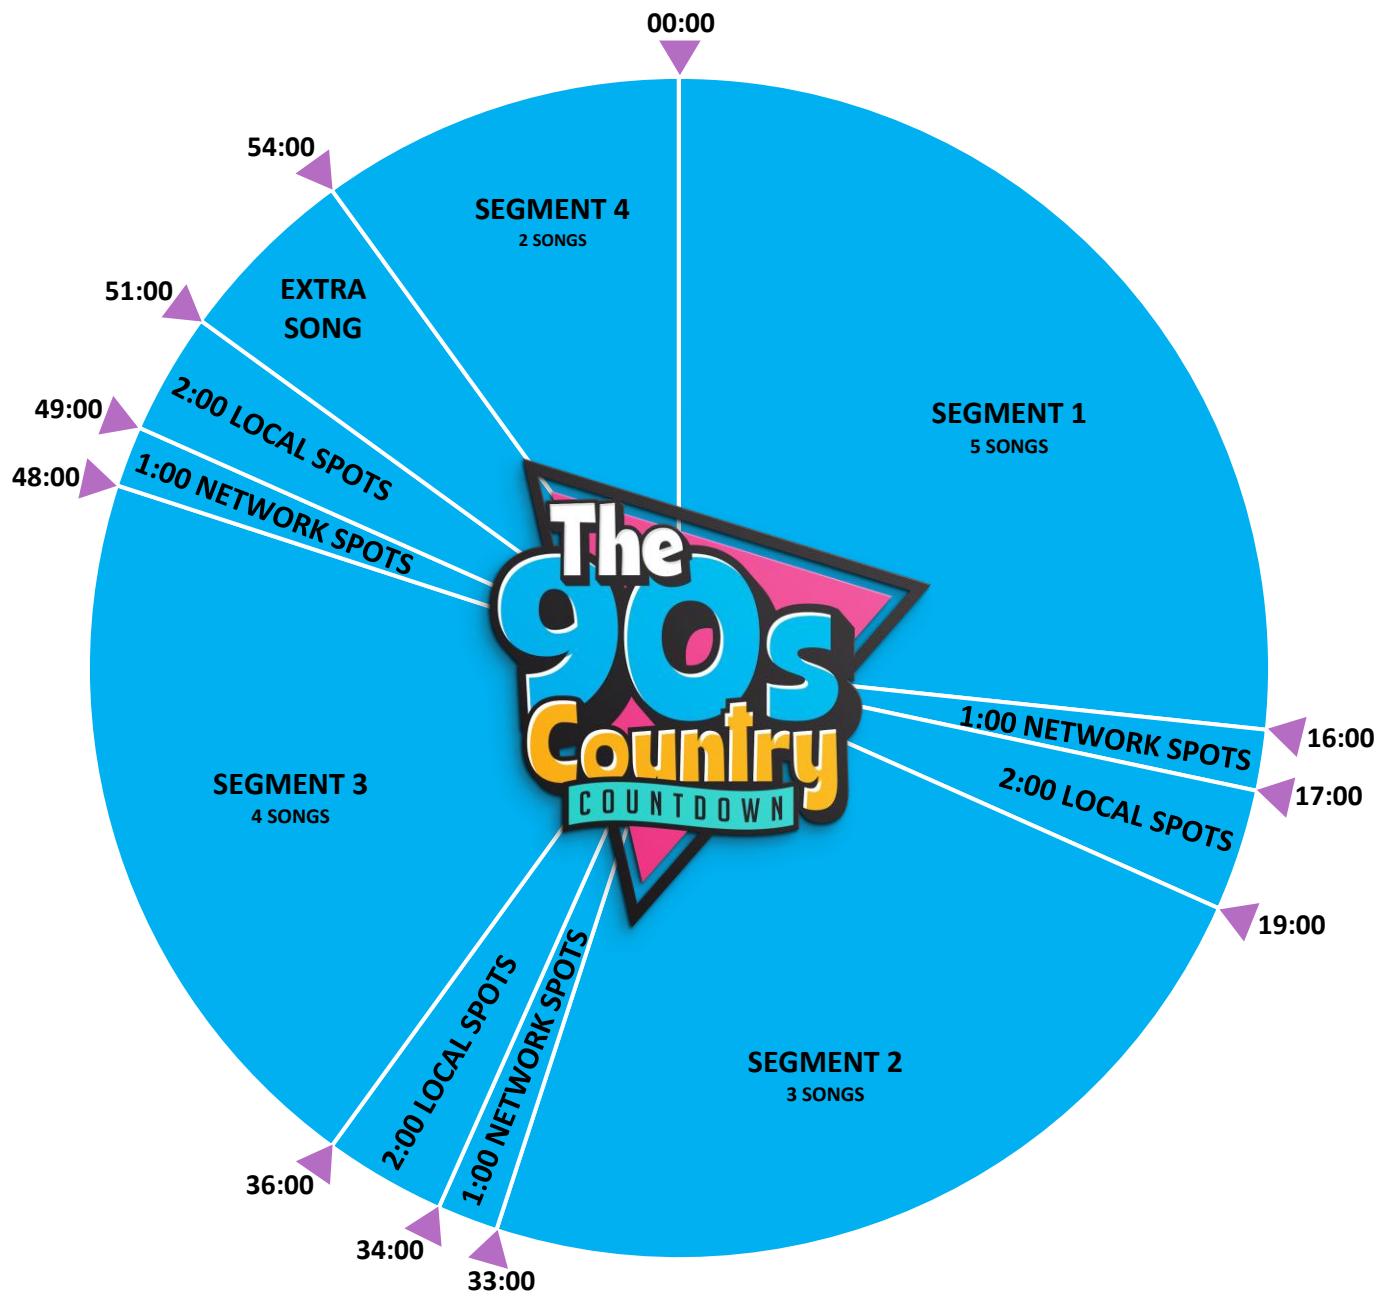

The 90s Country Countdown with Justin Michael

SHOW CLOCK

Hour 2

DAYPART: WEEKENDS 6A-10P
AVAILS: 6 MINS LOCAL / 3 MINS NET
DISTRIBUTION: FTP