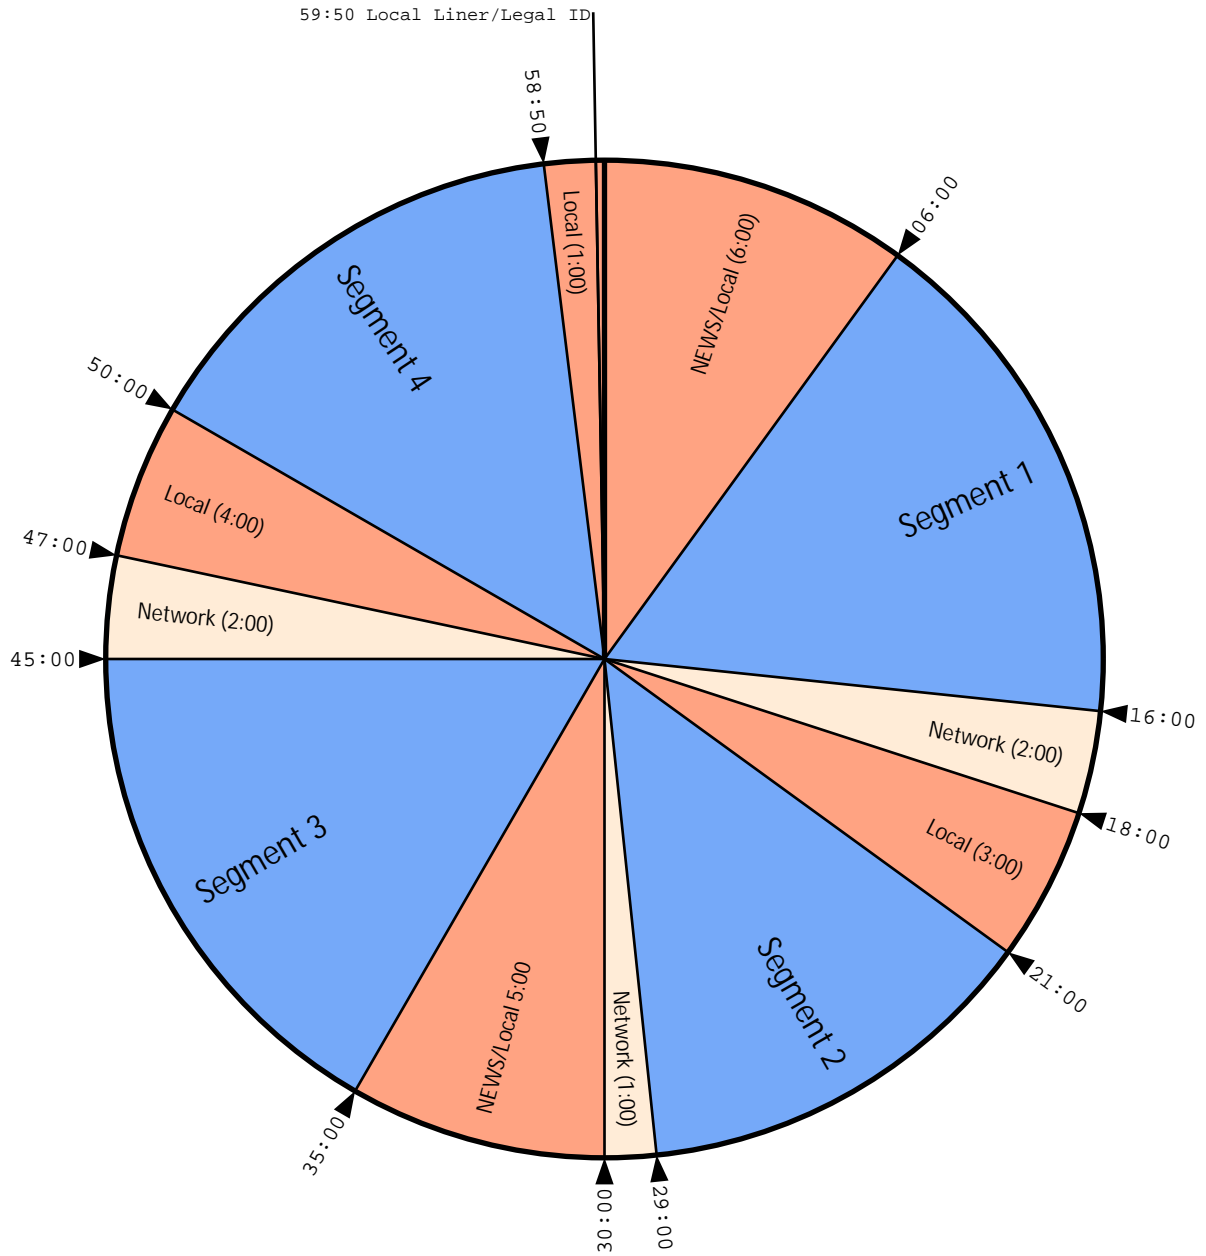

THE
Dr. **Claudia**
SHOW

WEEKEND EDITION (2 Hours)

Segments self contained with barter spots.
 Segment 1 - 12 Minutes
 Segment 2 - 9 Minutes
 Segment 3 - 12 Minutes
 Segment 4 - 8 Minutes, 50 Seconds

Program available via FTP download and at affiliates.smilecommedia.com.