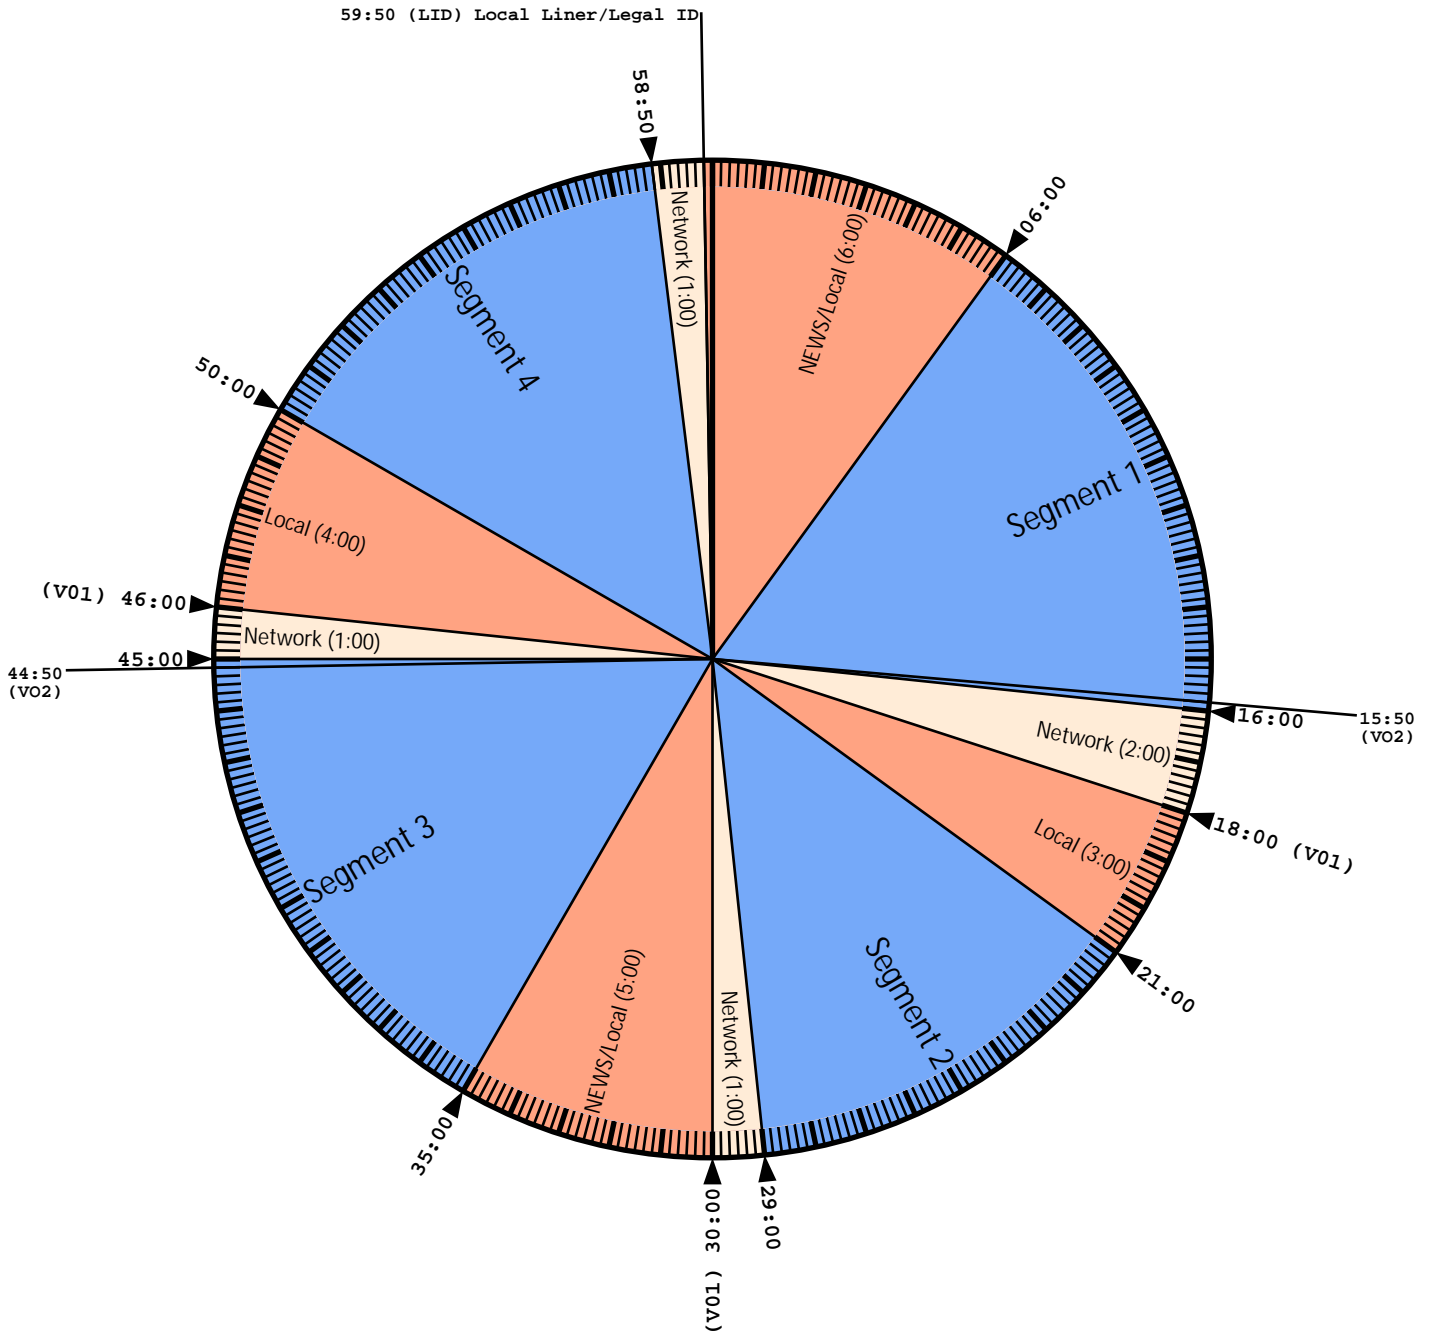

THE
Dr. **Claudia**
SHOW

LIVE - MON-FRI (3 Hours)
12-3 PM (ET) / 9 AM-12 PM (PT)

Satellite distribution via Salem Radio Network on Westwood One XDS platform.

Program name: 'SRN2 - Dr. Claudia Show'

Netcue V01 (Local Break)
Netcue V02 (:10 Local Liner)

Floating Breaks at 16:00 and 45:00
Hard Outs at 30:00 and 59:50

Local Breaks covered with PSA's and/or Network spots

TECHNICAL SUPPORT – 24 HOURS
Salem Radio Network
Network Operations / Dallas
Phone: 972-707-6870